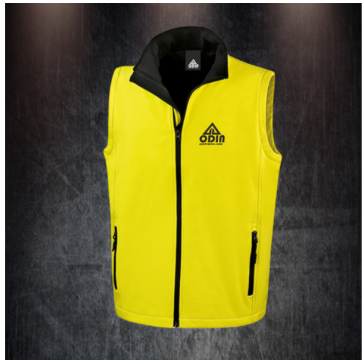

OCB 2025

BODY WARMER

BASIC BODY WARMER

BASIC BODYWARMER BLACK

BASIC BODYWARMER BLACK-ORANGE

BASIC BODYWARMER CHARCOAL-BLACK

BASIC BODYWARMER NAVY-ROYAL

BASIC BODYWARMER PURPLE-BLACK

BASIC BODYWARMER RED-BLACK

BASIC BODYWARMER GREEN-BLACK

BASIC BODYWARMER WHITE-BLACK

BASIC BODYWARMER YELLOW-BLACK

COMPRESSION SLEEVES

BASIC COMPRESSION SLEEVES

COMPRESSION SLEEVE BLACK

COMPRESSION SLEEVE DARK BLUE